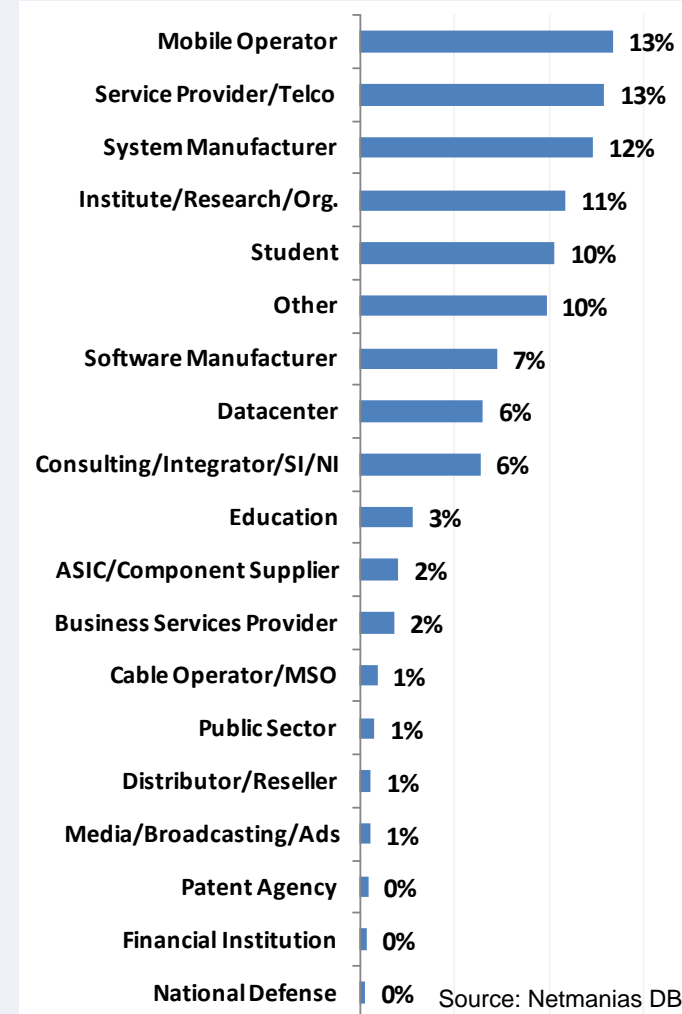

Netmanias English Site

As of Jan. 2018, Netmanias English Site (www.netmanias.com/en) has

- **17,000+ Global subscribers**
  Source: Netmanias DB
- **600,000 Global visitors Annually**
  Source: Google Analytics
- **1.3M pageviews Annually**
  Source: Google Analytics

Netmanias Korean Site

As of Jan. 2018, Netmanias Korean Site (www.netmanias.com/ko) has

- **32,000+ Korean subscribers**
  Source: Netmanias DB
- **700,000 Korean visitors Annually**
  Source: Google Analytics
- **2.1M pageviews Annually**
  Source: Google Analytics

Subscribers @ Major ICT Companies Source: Netmanias DB

Korean Companies	Global Vendors/SI	Global Operators
Samsung.com 3,131	Ericsson.com 962	Ril.com 318
KT.com 1,402	Nokia.com 758	Orange.com 137
SK.com 1,003	Huawei.com 702	Vodafone.com 131
Lge.com 916	Cisco.com 294	ATT.com 107
LGUplus.co.kr 569	Intel.com 134	Verizon 95
Samsung SDS 300	ZTE.com.cn 117	CHT.com.tw 72
ETRI.re.kr 509	HPe.com, HP.com 83	TATA 65
Kaist 193	qti.Qualcomm.com 72	Viettel.com.vn 65
Dasan 83	Ciena.com 53	Telefonica.com 57
cj.net 74	EXFO.com 46	STC.com.sa 43
HFRnet.com 76	techmahindra.com 217	ooredoo 46
Lgericsson.com 62	Aricent.com 192	Chinamobile.com 38
Eluon.com 59	Hcl.com 127	T-Mobile 27
ubiquoss.com 56	Inttechservices.com 71	Mobifone.vn 29
TTA.or.kr 43	... ..	Telenor 27
... ..	... ..	... ..

Subscribers by Company Type

Highly focused on network and communication industry