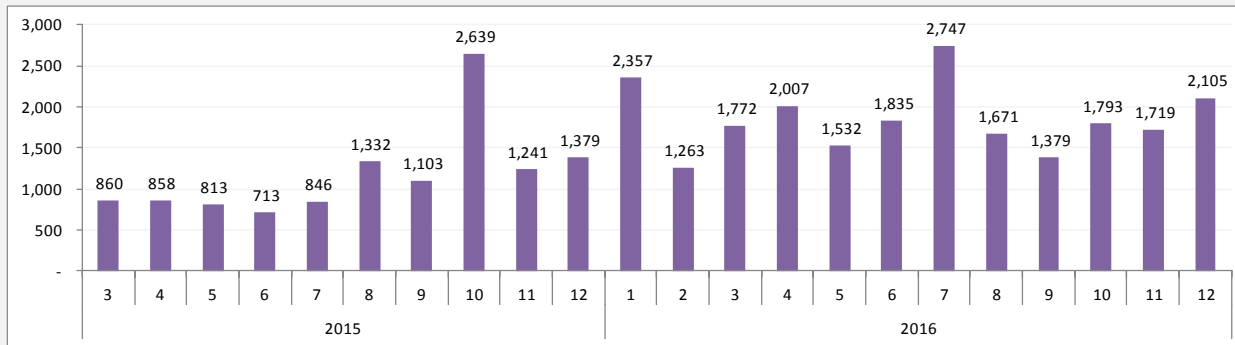

1. Monthly views (Sponsor Microsite)