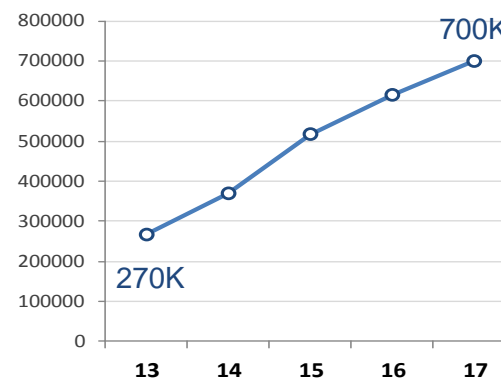

Professor/Students:

177@kaist.ac.kr
155@yonsei.ac.kr
96@Snu.ac.kr
202@korea.ac.kr
...

60+ ac.kr

Annual Korean Visitors: 700,000+