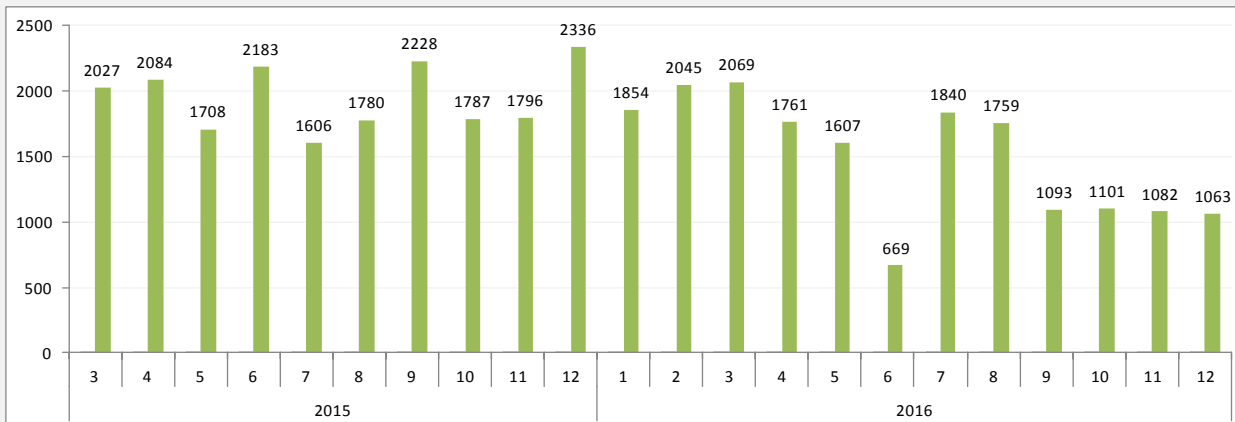

5. Document Translation (English to Korean)

NETMANIAS

Analyze Trends, Technologies and Market

Your content (e.g. white paper) can be translated into English by our professionals, who have a deeper understanding of technologies in the ICT field. So, your content will become easy to read and understand, making it more appealing to readers around the world.