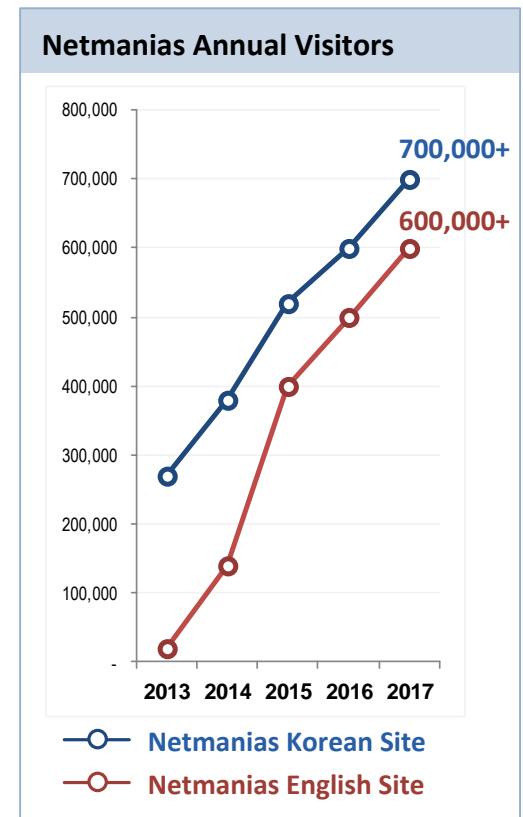

As of January 2018, Netmanias Korean Site (www.netmanias.com/ko) has more than **32,000 Korean subscribers** and 700,000 Korean visitors annually.

As of January 2018, Netmanias English Site (www.netmanias.com/en) has more than **17,000 global subscribers** and 600,000 global visitors annually.