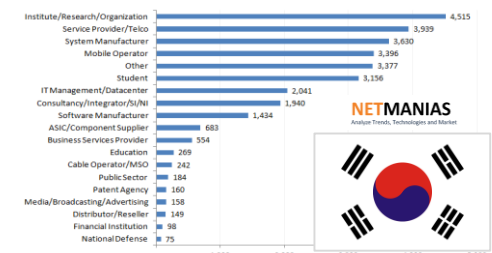

32,000+

Netmanias.com: Our Team

NETMANIAS

Analyze Trends, Technologies and Market

All with more than 15 years of experience in the fields

Four editors

Harrison J. Son Chris Yoo Michelle M. Do Tomas Shin

Select topics and create content