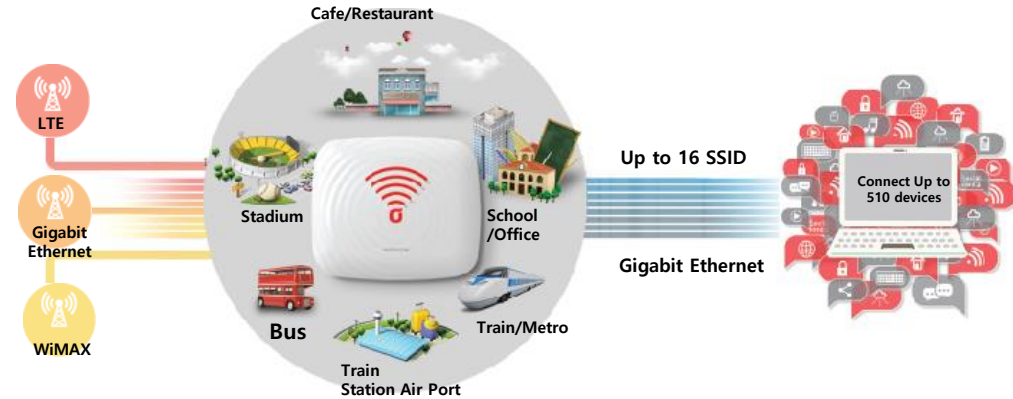

Ultimate Performance LTE/WiMAX Gateway

URoad-FEC200 is high-performance premium CPE that supports maximum downlink speed of 1Gbps(wired) and 300Mbps(wireless). It is able to connect up to 510 devices by Wi-Fi, and provides high speed data communication for environments that is required multiple access simultaneously such as subway or bus.

URoad-FEC200

Key Benefits

LTE (CAT.6) 300Mbps

2Gbps WiFi Speed

Connect up to 510 devices

Gigabit Ethernet

4 X 4 WiFi MU-MIMO

Beamforming Reliable Connections

Emergency Battery

Specifications

Item		Descriptions
LTE/WiMAX		
Standard		3GPP E-UTRA Release 10(LTE) / IEEE802.16e Mobile WiMAX Wave 2(WiMAX)
Frequency	LTE	Band 1(2.1GHz) / band 3(1.8GHz) / Band 8(900MHz)
	WiMAX	2.3 ~ 2.4GHz
Data Speed (Downlink/Uplink)		Up to 300/50Mbps(LTE) / Up to40/12Mbps(WiMAX)
Tx Power		23dBm
RF Path		2Rx 1Tx MIMO
LAN		
Ethernet		Ethernet(10/100/1000 Base-T)
WLAN	Max. Connected devices	IEEE 802.11a/b/g/n/ac (Wave2)
	Antennas	2.4GHz/5GHz Simultaneously stream
	Encryption method	Up to510 devices
	Encryption	2Rx 2Tx MIMO(2.4GHz) / 4Rx 4Tx MIMO(5GHz)
	SSID	Up to 16 SSID
Encryption method		WPAPSK, WPA2PSK(Personal) / WPAPSK, WPA2PSK(Enterprise)
Physical Specifications		
Interface		Gigabit Ethernet×1 / micro SIM (3FF) Slot / Power (5Ø Barrel Type) LTE, WiMAX Antenna port × 2 / WiFi Antenna port × 4
Buttons		Power / Reset
Power		12V / 2A
Indicator		Power / LTE Signal / WiMAX Signal / 2.4GHz WiFi / 5GHz WiFi
Dimensions		172 × 147 × 26.5mm
Weight		460g
Software		
OS		Linux
Management		Web based user interface
Protocols		TCP/UDP over IPv4/IPv6
NAT		NAT / VPN pass through
Software update		Supports local/Remote update
Authentication		802.1x connection session control
		EAP-MD5 / EAP-TTLS / EAP-TLS / EAP-AKA / EAP-SIM / PEAP Web Redirection / MAC address / IP, Password / Dynamic Authentication
Environmental		
Operating Temp.		-20℃ ~ +50℃
Operating Humidity		10% ~ 90%