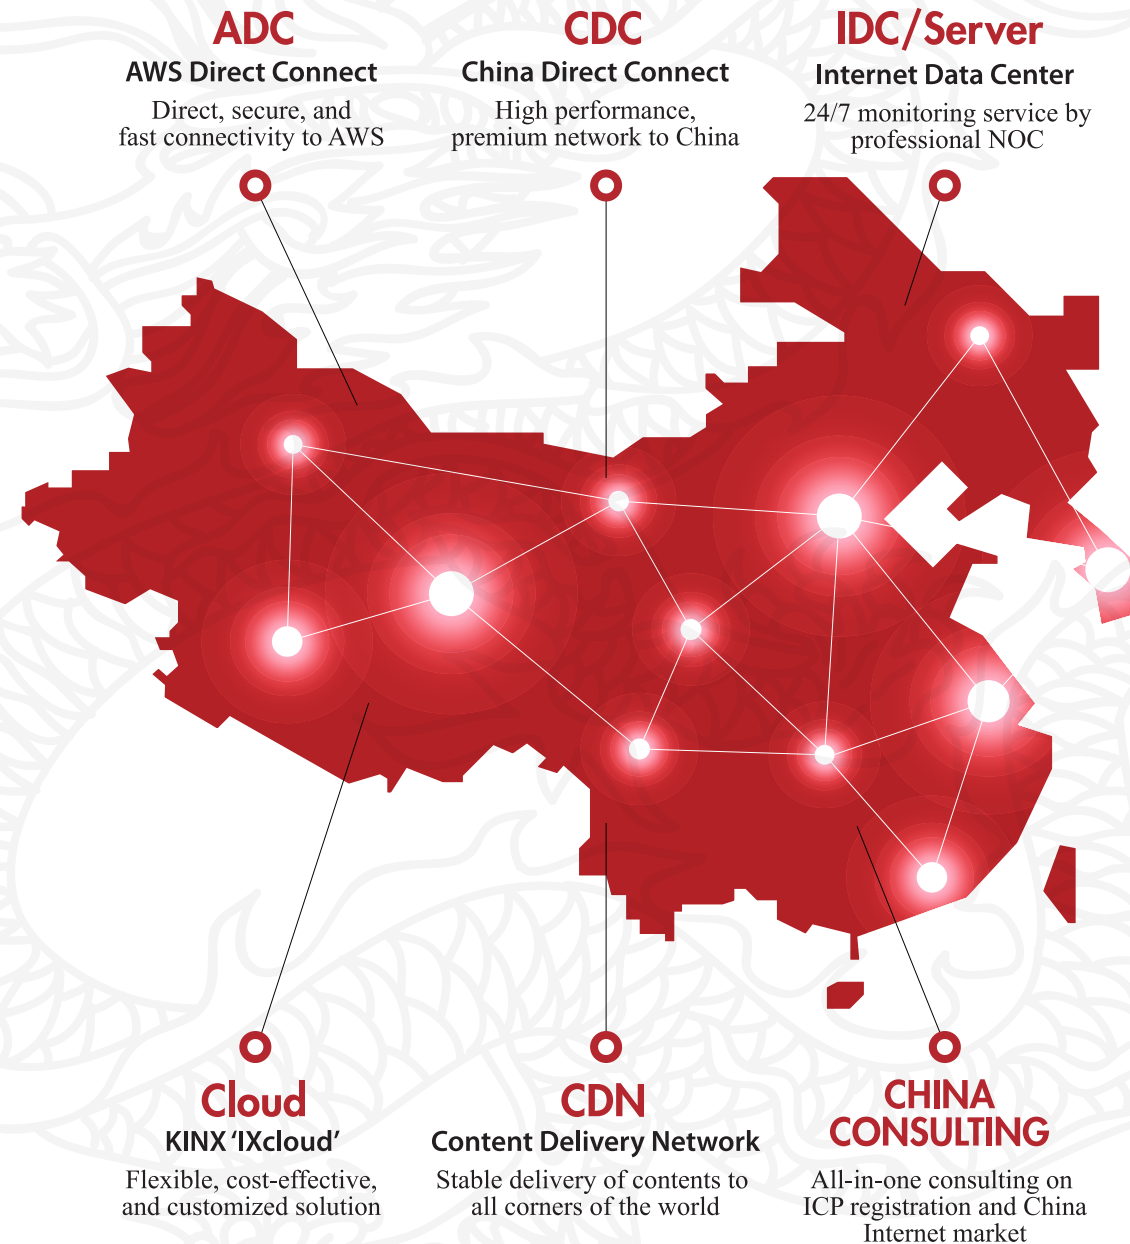

Specialized Services by KINX

ADC
AWS Direct Connect
Direct, secure, and fast connectivity to AWS

CDC
China Direct Connect
High performance, premium network to China

IDC/Server
Internet Data Center
24/7 monitoring service by professional NOC