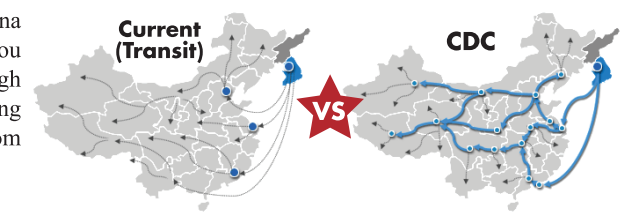

Specialized Services by KINX

ADC
AWS Direct Connect
Direct, secure, and fast connectivity to AWS

CDC
China Direct Connect
High performance, premium network to China

IDC/Server
Internet Data Center
24/7 monitoring service by professional NOC

KINX & Global Internet

AWS Direct Connect Direct and Reliable Connection to AWS

By providing private and dedicated connection between AWS and customer network, AWS Direct Connect allows you to improve latency and reliability while minimizing the costs.

China Direct Connect Premium Network to China

KINX is interconnected with China Telecom's premium network, CN2. You will be able to take advantage of high performing network while enjoying professional management services from KINX.